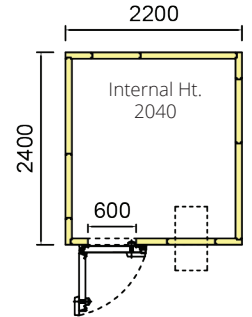

Ref: ICR1616
1600 x 1600
4.27 m³

Ref: ICR1622
1600 x 2200
5.99m³

Ref: ICR1624
1600 x 2400
6.58m³

The New Iceberg Coldroom Range by Colsec

A range of standard sized coldrooms offering an alternative to our bespoke coldstore installations.

Fully insulated, fully lockable, and easy to install.

Available with or without a monoblock refrigeration unit.

Contact us today for more information.

Ref: ICR2222
2200 x 2200
8.49m³

Ref: ICR2224
2200 x 2400
9.32m³

Ref: ICR2424
2400 x 2400
10.24m³

SIZES AVAILABLE

- 1600 x 1600 • 2200 x 2200
- 1600 x 2200 • 2200 x 2400
- 1600 x 2400 • 2400 x 2400

Available in chiller & freezer spec.

COLSEC

Colsec Limited, Wassage Way, Hampton Lovett Industrial Estate,
Kidderminster Road, Droitwich, Worcestershire, WR9 0NX
01905 795 070 • sales@colsec.co.uk • www.colsec.co.uk