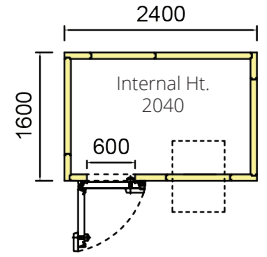

Ref: ICR1616
1600 x 1600
4.27 m³

Ref: ICR1622
1600 x 2200
5.99m³

Ref: ICR1624
1600 x 2400
6.58m³

The New Iceberg Coldroom Range by Colsec

A range of standard sized coldrooms offering an alternative to our bespoke coldstore installations.

Fully insulated, fully lockable, and easy to install.

Available with or without a monoblock refrigeration unit.

Contact us today for more information.

Ref: ICR2222
2200 x 2200
8.49m³

Ref: ICR2224
2200 x 2400
9.32m³

Ref: ICR2424
2400 x 2400
10.24m³

SIZES AVAILABLE

- 1600 x 1600 • 2200 x 2200
- 1600 x 2200 • 2200 x 2400
- 1600 x 2400 • 2400 x 2400

Available in chiller & freezer spec.

COLSEC

Colsec Limited, Wassage Way, Hampton Lovett Industrial Estate,
Kidderminster Road, Droitwich, Worcestershire, WR9 0NX
01905 795 070 • sales@colsec.co.uk • www.colsec.co.uk