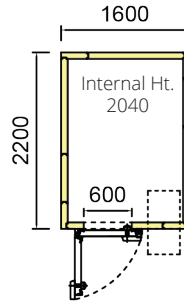

Ref: ICR1616
1600 x 1600
4.27 m³

Ref: ICR1622
1600 x 2200
5.99m³

Ref: ICR1624
1600 x 2400
6.58m³

The New Iceberg Coldroom Range by Colsec

A range of standard sized coldrooms offering an alternative to our bespoke coldstore installations.

Fully insulated, fully lockable, and easy to install.

Available with or without a monoblock refrigeration unit.

Contact us today for more information.

Ref: ICR2222
2200 x 2200
8.49m³

Ref: ICR2224
2200 x 2400
9.32m³

Ref: ICR2424
2400 x 2400
10.24m³

SIZES AVAILABLE

- 1600 x 1600 • 2200 x 2200
- 1600 x 2200 • 2200 x 2400
- 1600 x 2400 • 2400 x 2400

Available in chiller & freezer spec.

COLSEC

Colsec Limited, Wassage Way, Hampton Lovett Industrial Estate,
Kidderminster Road, Droitwich, Worcestershire, WR9 0NX
01905 795 070 • sales@colsec.co.uk • www.colsec.co.uk