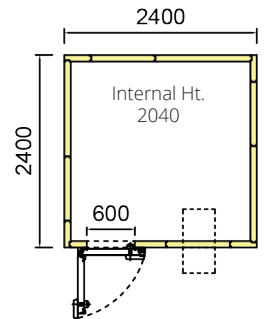

Ref: ICR1616
1600 x 1600
4.27 m³

Ref: ICR1622
1600 x 2200
5.99m³

Ref: ICR1624
1600 x 2400
6.58m³

The New Iceberg Coldroom Range by Colsec

A range of standard sized coldrooms offering an alternative to our bespoke coldstore installations.

Fully insulated, fully lockable, and easy to install.

Available with or without a monoblock refrigeration unit.

Contact us today for more information.

Ref: ICR2222
2200 x 2200
8.49m³

Ref: ICR2224
2200 x 2400
9.32m³

Ref: ICR2424
2400 x 2400
10.24m³

SIZES AVAILABLE

- 1600 x 1600 • 2200 x 2200
- 1600 x 2200 • 2200 x 2400
- 1600 x 2400 • 2400 x 2400

Available in chiller & freezer spec.

COLSEC

Colsec Limited, Wassage Way, Hampton Lovett Industrial Estate,
Kidderminster Road, Droitwich, Worcestershire, WR9 0NX
01905 795 070 • sales@colsec.co.uk • www.colsec.co.uk