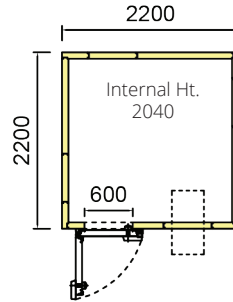

Ref: ICR1616
1600 x 1600
4.27 m³

Ref: ICR1622
1600 x 2200
5.99m³

Ref: ICR1624
1600 x 2400
6.58m³

The New Iceberg Coldroom Range by Colsec

A range of standard sized coldrooms offering an alternative to our bespoke coldstore installations.

Fully insulated, fully lockable, and easy to install.

Available with or without a monoblock refrigeration unit.

Contact us today for more information.

Ref: ICR2222
2200 x 2200
8.49m³

Ref: ICR2224
2200 x 2400
9.32m³

Ref: ICR2424
2400 x 2400
10.24m³

SIZES AVAILABLE

- 1600 x 1600 • 2200 x 2200
- 1600 x 2200 • 2200 x 2400
- 1600 x 2400 • 2400 x 2400

Available in chiller & freezer spec.

COLSEC

Colsec Limited, Wassage Way, Hampton Lovett Industrial Estate,
Kidderminster Road, Droitwich, Worcestershire, WR9 0NX
01905 795 070 • sales@colsec.co.uk • www.colsec.co.uk