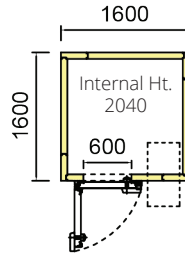

Ref: ICR1616
1600 x 1600
4.27 m³

Ref: ICR1622
1600 x 2200
5.99m³

Ref: ICR1624
1600 x 2400
6.58m³

The New Iceberg Coldroom Range by Colsec

A range of standard sized coldrooms offering an alternative to our bespoke coldstore installations.

Fully insulated, fully lockable, and easy to install.

Available with or without a monoblock refrigeration unit.

Contact us today for more information.

Ref: ICR2222
2200 x 2200
8.49m³

Ref: ICR2224
2200 x 2400
9.32m³

Ref: ICR2424
2400 x 2400
10.24m³

SIZES AVAILABLE

- 1600 x 1600 • 2200 x 2200
- 1600 x 2200 • 2200 x 2400
- 1600 x 2400 • 2400 x 2400

Available in chiller & freezer spec.

COLSEC

Colsec Limited, Wassage Way, Hampton Lovett Industrial Estate,
Kidderminster Road, Droitwich, Worcestershire, WR9 0NX
01905 795 070 • sales@colsec.co.uk • www.colsec.co.uk